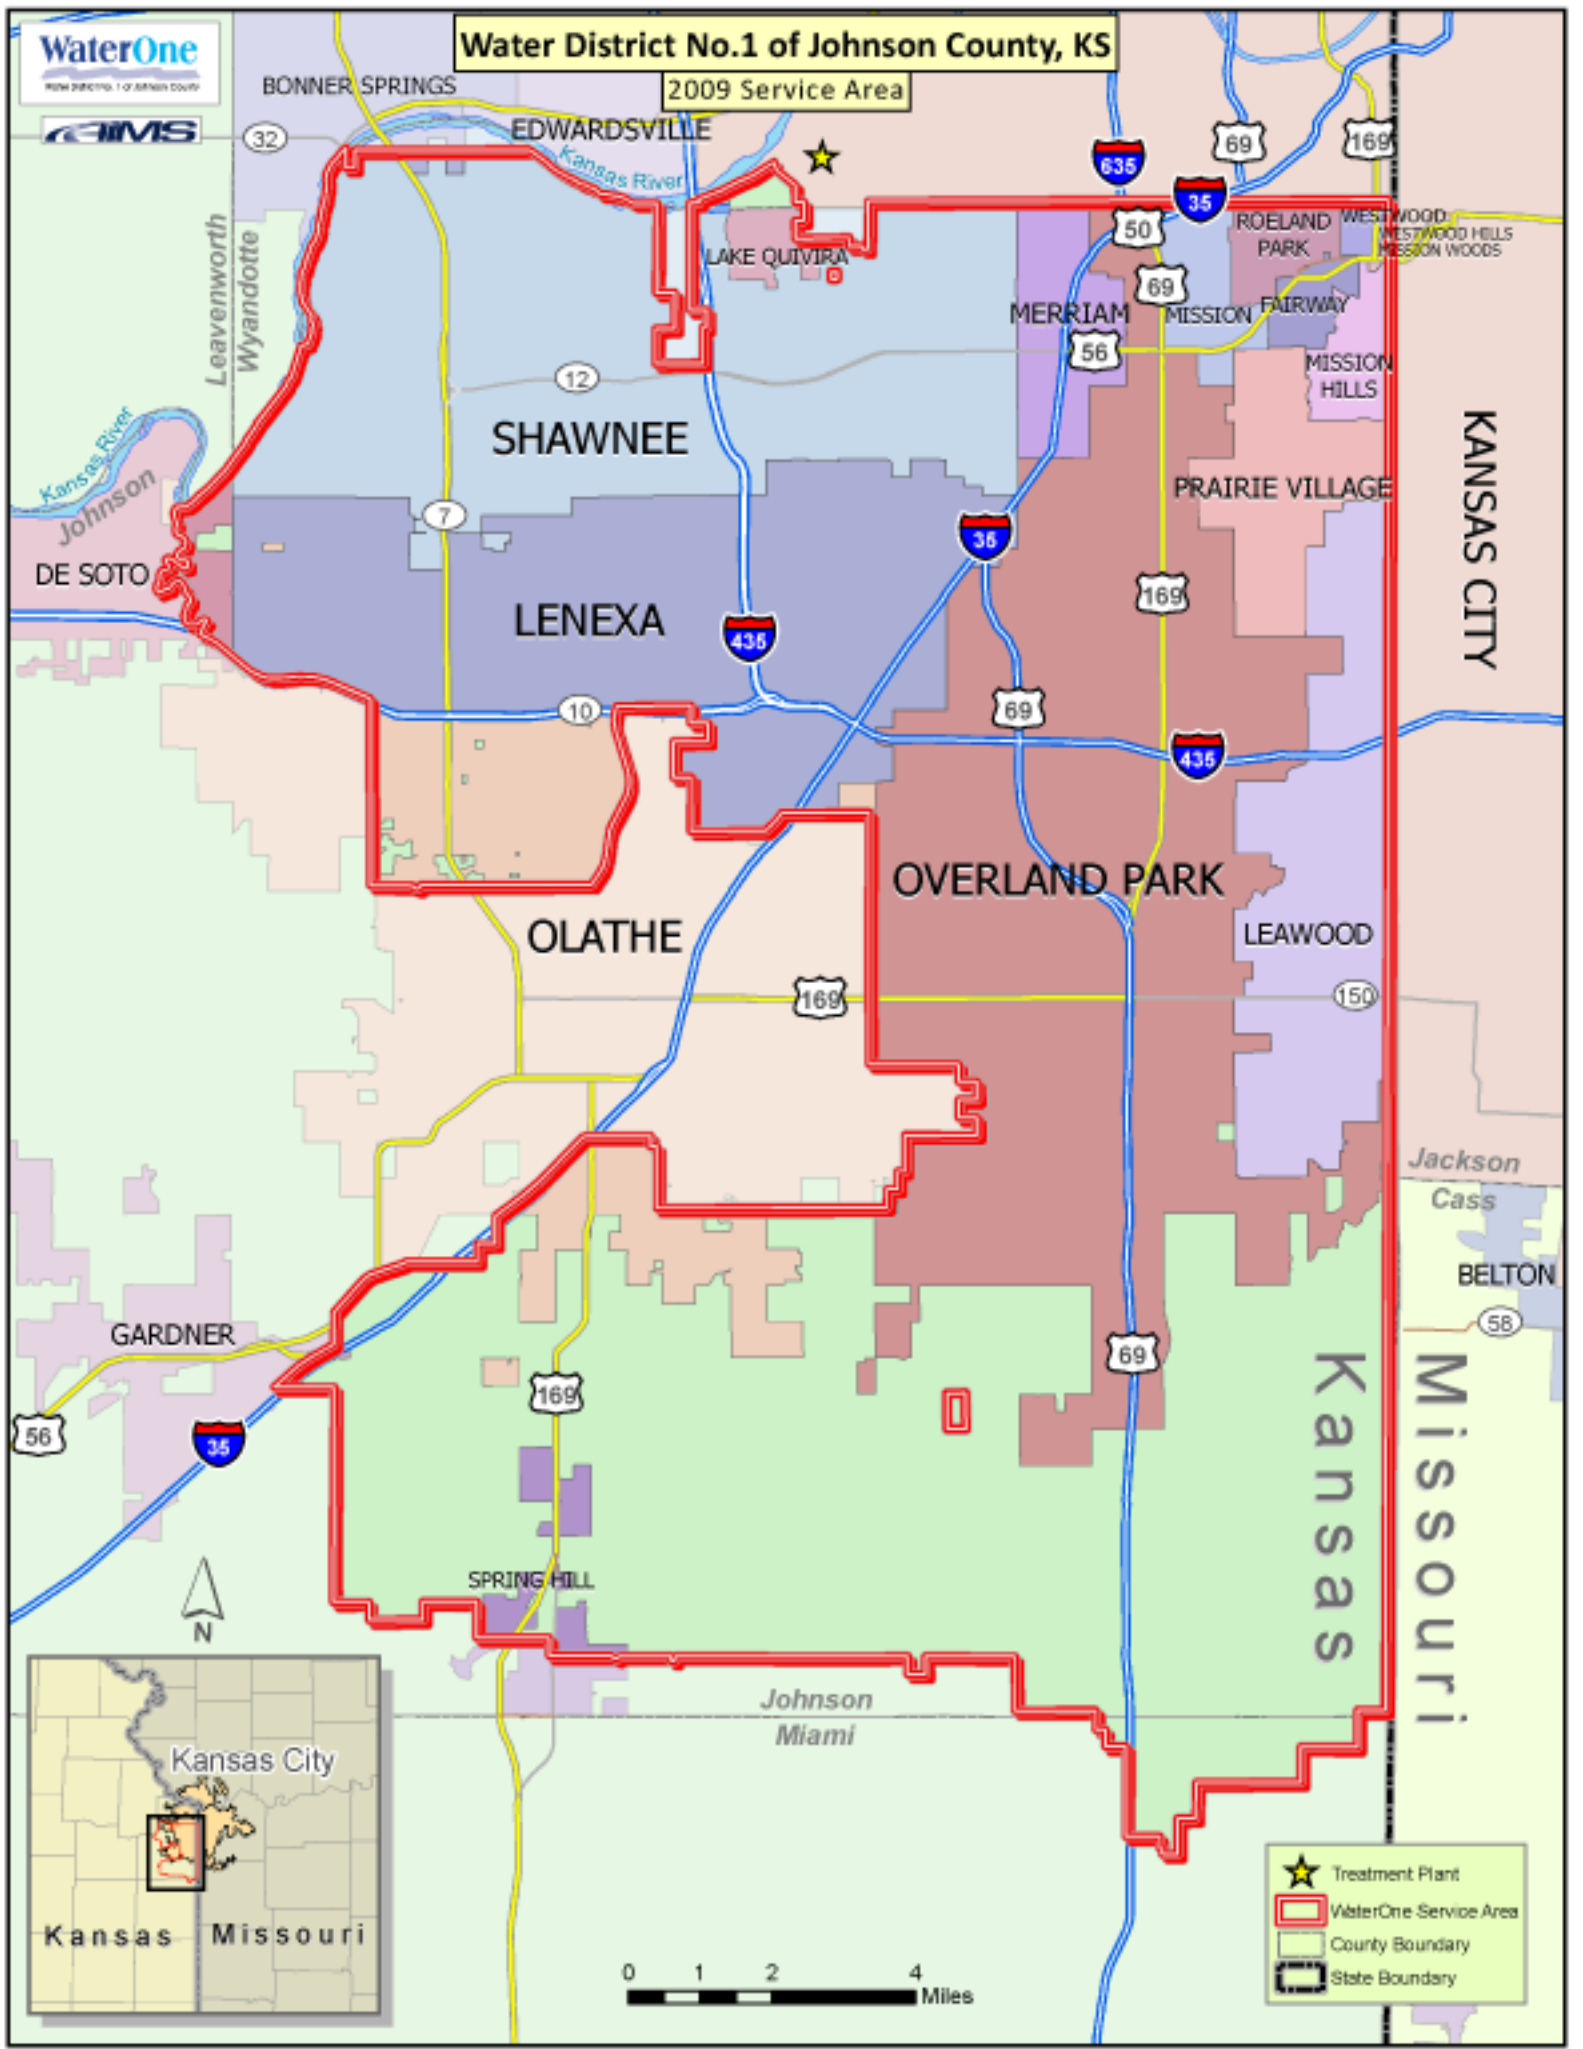

Water District No.1 of Johnson County, KS

2009 Service Area

Leavenworth
Wyandotte

BONNER SPRINGS

EDWARDSVILLE

2009 Service Area

LAKE QUIVIRA

MERRIAM

ROELAND PARK

WESTWOOD

WESTWOOD HILLS

MISSION WOODS

MISSION

FAIRWAY

MISSION HILLS

SHAWNEE

PRAIRIE VILLAGE

DE SOTO

LENEXA

OVERLAND PARK

OLATHE

LEAWOOD

GARDNER

SPRING HILL

Jackson

Cass

BELTON

Kansas

Missouri

- ★ Treatment Plant
- WaterOne Service Area
- ▭ County Boundary
- ▭ State Boundary